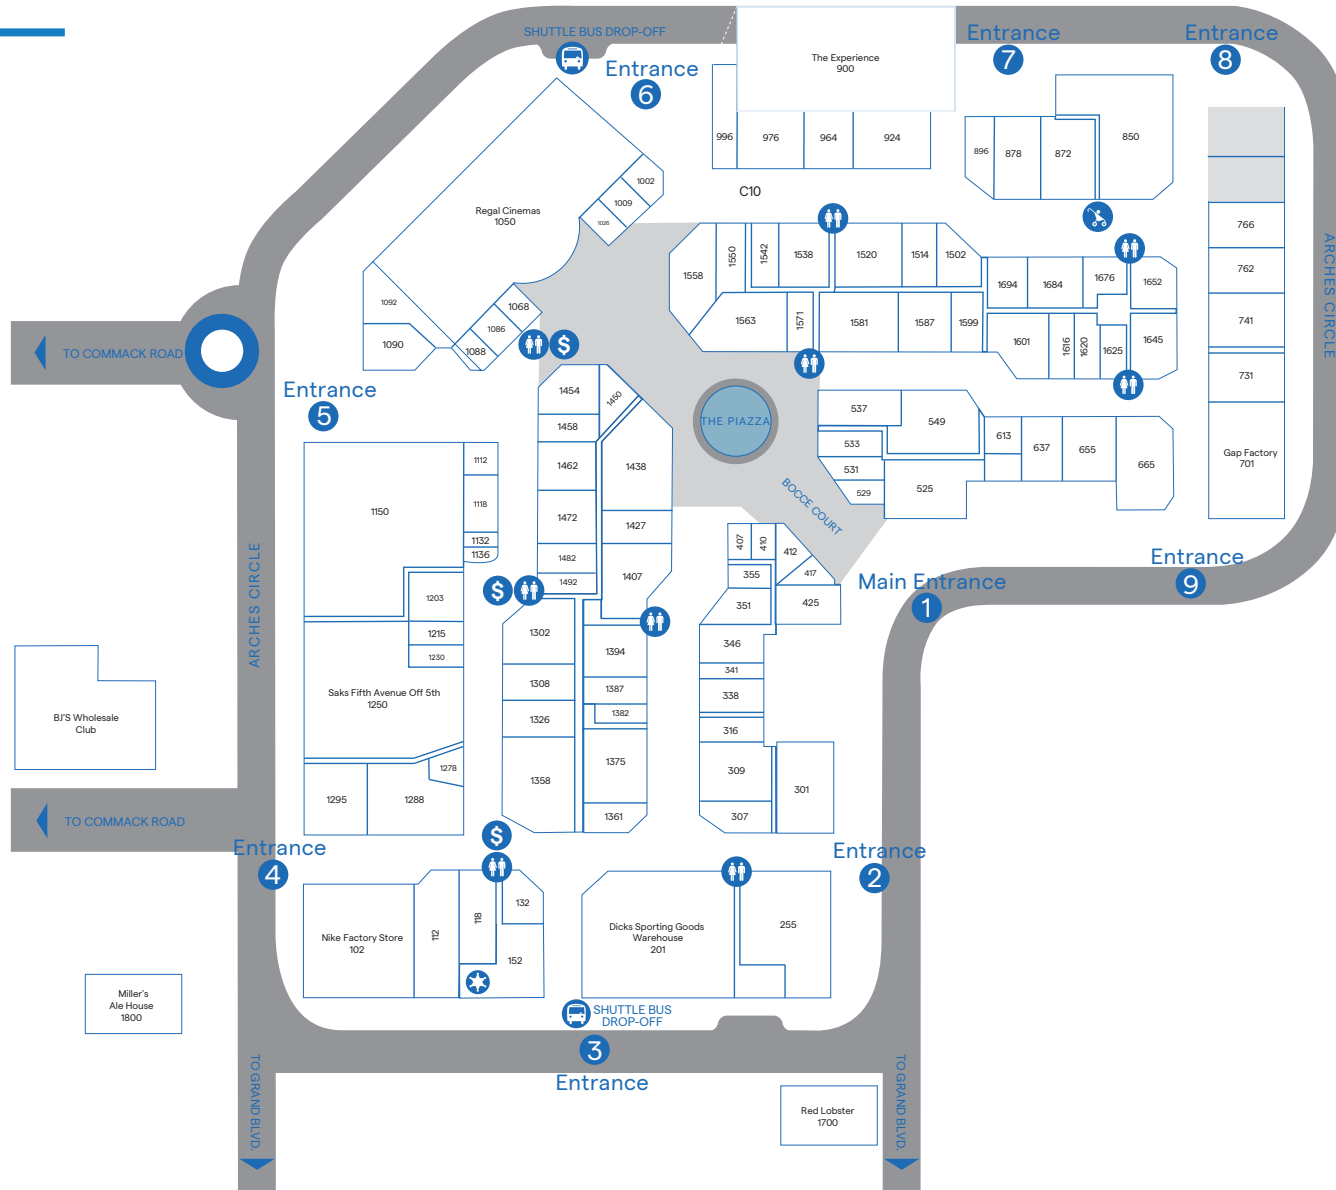

CENTER MAP

SERVICE LEGEND

Restrooms

Stroller

ATM

Security