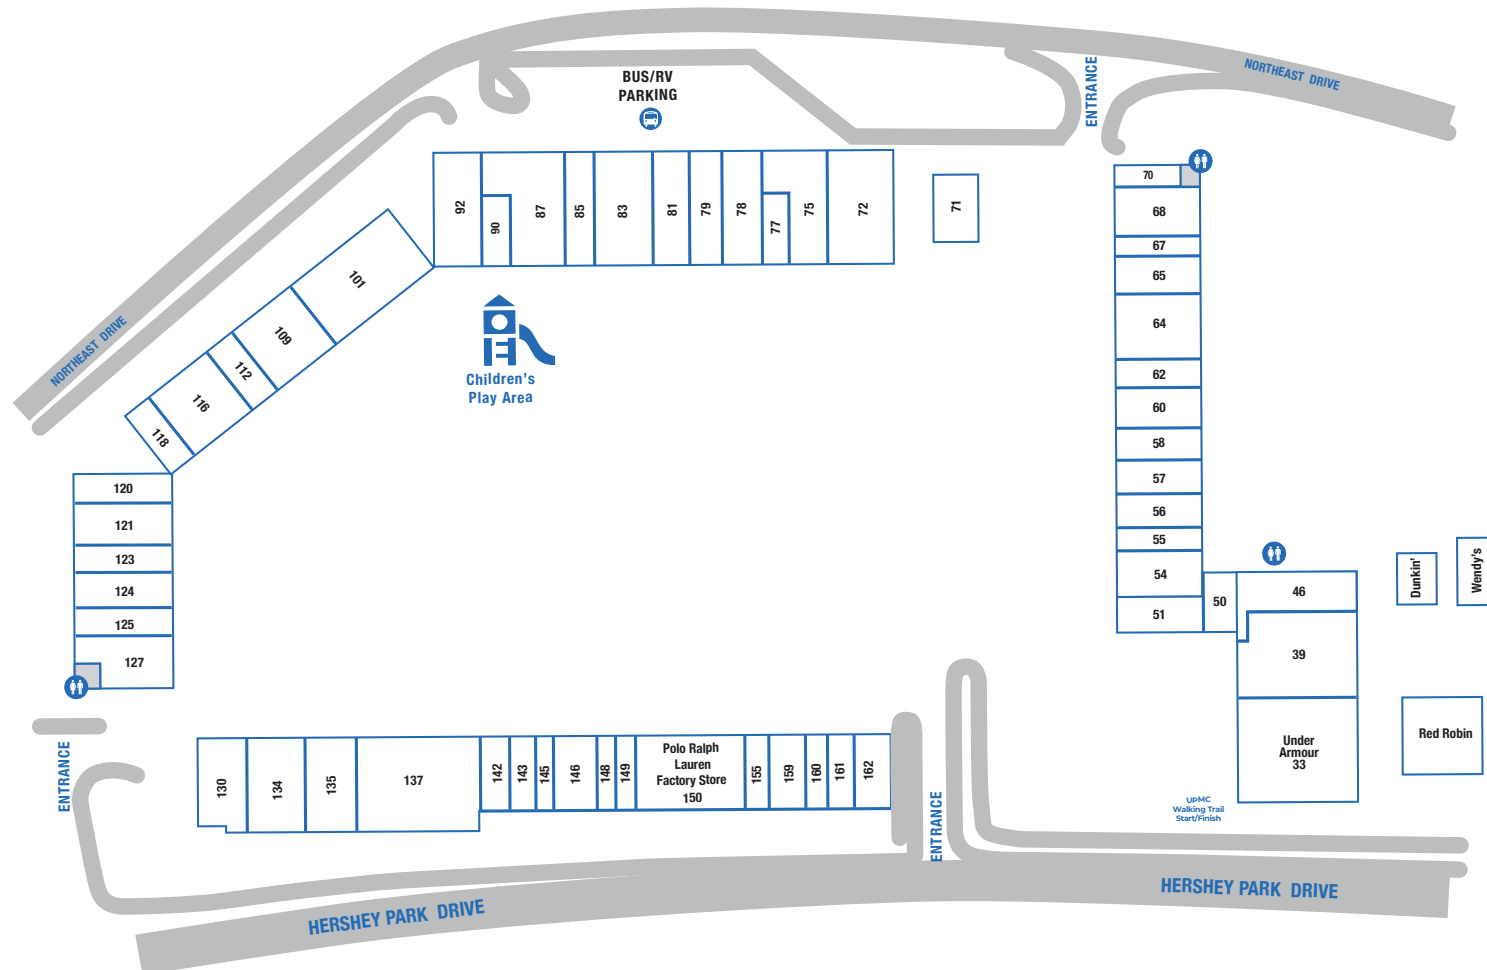

CENTER MAP

Restrooms

ACCESSORIES & JEWELRY

75	American Eagle Aerie	(717) 533-4121
54	Ann Taylor Factory Store	(717) 534-1047
83	Banana Republic Factory	(717) 312-1016
135	Calvin Klein	(717) 533-1494
57	Chico's Outlet	(717) 534-9524
145	Claire's	(717) 520-1231
65	Clarks Outlet	(717) 520-1408
51	Coach	(717) 533-3982
134	Columbia Factory Store	(717) 489-3379
123	Crocs	(717) 219-7671
161	Francesca's	(412) 387-1000
118	Hot Topic	(717) 265-9169
162	J.Crew Crewcuts Factory	(717) 533-2052
62	Kate Spade New York	(717) 533-2207
85	Kay Jewelers Outlet	(717) 534-9836
50	Lane Bryant Outlet	(717) 489-3038
112	Levi's Outlet	(717) 296-8217
149	Lids	(717) 312-3970
64	Loft Outlet	(717) 534-2691
72	Michael Kors	(717) 531-3414
137	Nike Factory Store	(717) 312-5203
77	Oakley	(717) 207-7314
101	Old Navy Outlet	(717) 520-2149
150	Polo Ralph Lauren	(717) 520-1247
127	Puma Outlet	(717) 744-2645
60	Rue21	(717) 533-1280
148	Sunglass Hut	(717) 534-1014
56	Talbots Outlet	(717) 533-2848
130	Tommy Hilfiger	(717) 534-2160
143	Vera Bradley	(717) 312-1089
58	White House Black Market	(717) 534-9613
55	Zales The Diamond Store Outlet	(717) 312-0511

CHILDREN'S APPAREL

87	Adidas	(717) 500-2012
81	Carter's Babies and Kids	(717) 520-0452
120	Champion	(717) 534-5057
134	Columbia Factory Store	(717) 489-3379
39	Gap Outlet	(717) 520-1783
147	Hanesbrands	(717) 520-0762
118	Hot Topic	(717) 265-9169
162	J.Crew Crewcuts Factory	(717) 533-2052
90	Janie & Jack	(717) 533-2135
112	Levi's Outlet	(717) 296-8217
137	Nike Factory Store	(717) 312-5203
101	Old Navy Outlet	(717) 520-2149
150	Polo Ralph Lauren	(717) 520-1247
130	Tommy Hilfiger	(717) 534-2160
33	Under Armour	(717) 533-2091