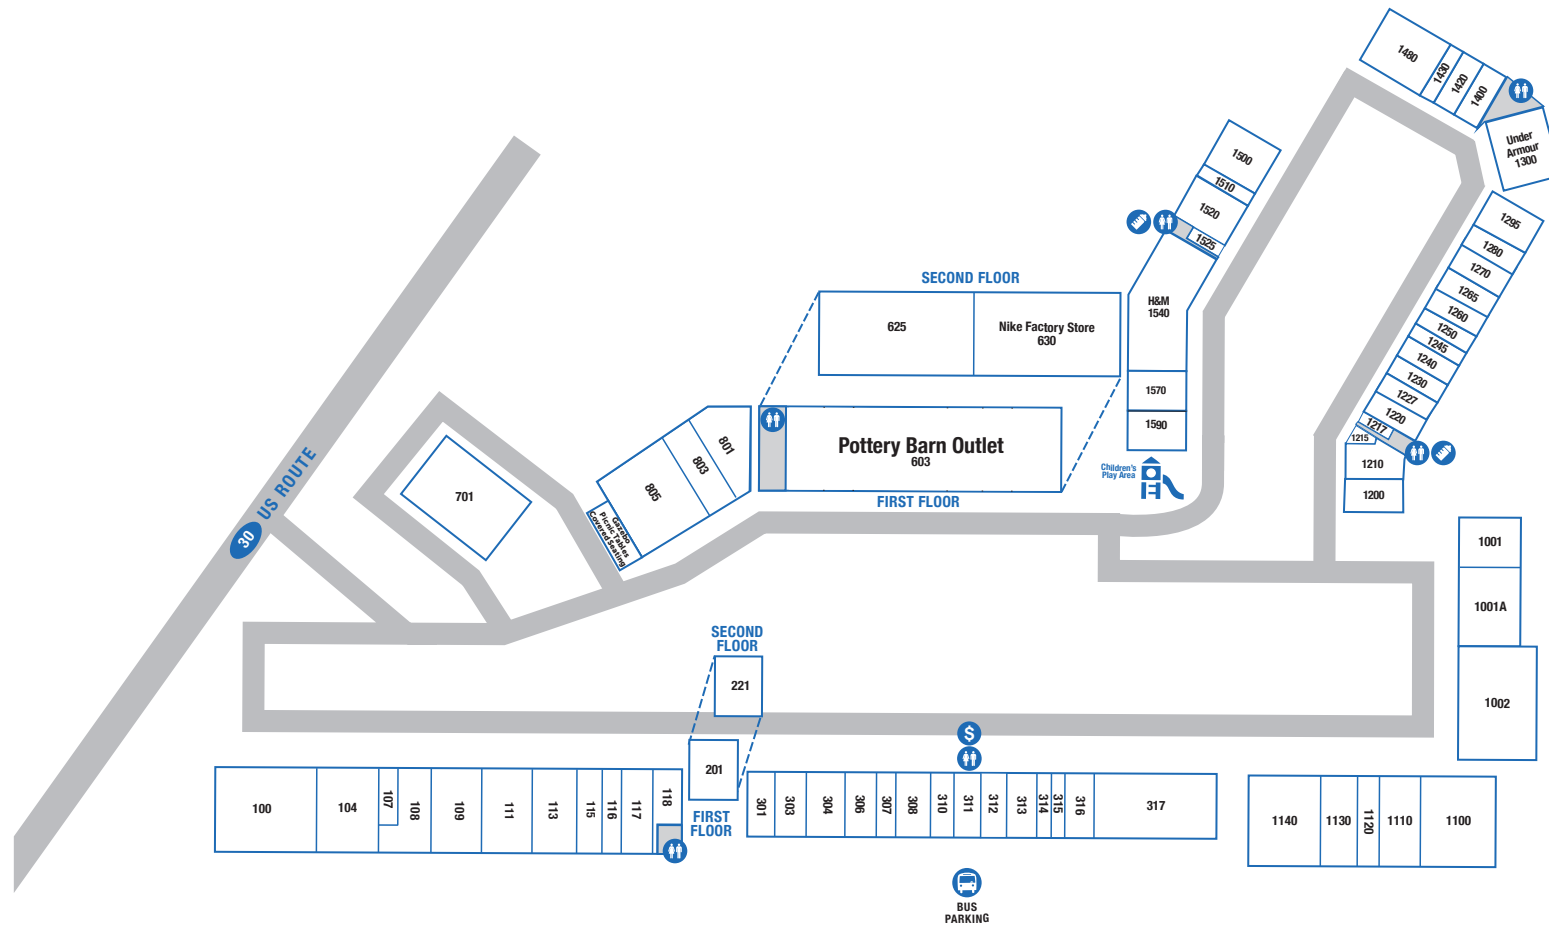

CENTER MAP

Restrooms

Mothers' Room

ATM

ACCESSORIES & JEWELRY

1570	American Eagle Aerie	(717) 394-3629
803	Chico's Outlet	(717) 394-4896
315	Claire's	(717) 291-7220
304	Clarks Outlet	(717) 390-4820
1001A	Coach	(717) 293-1707
1500	Columbia Factory Store	(717) 874-2035
1130	Crocs	(223) 244-7536
1227	Francesca's	(717) 740-4947
1540	H&M	(855) 466-7467
111	J.Crew Crewcuts Factory	(717) 295-1050
313	Johnston & Murphy	(717) 393-9415
1001	Kate Spade New York	(717) 209-7017
117	Kay Jewelers Outlet	(717) 391-6724
1240	Levi's Outlet	(717) 392-0615
1215	Lids	(717) 826-0069
1200	Michael Kors	(717) 299-5276
310	Movado Company Store	(717) 390-4730
630	Nike Factory Store	(717) 396-1040
100	Old Navy Outlet	(717) 291-6502
221	Puma Outlet	(223) 221-9328
1217	Samsonite Factory Outlet	(717) 299-2905
306	Sunglass Hut	(717) 293-5710
805	Talbots Outlet	(717) 239-5190
1260	Timberland Factory Store	(717) 291-3281
116	Vineyard Vines	(717) 874-2925