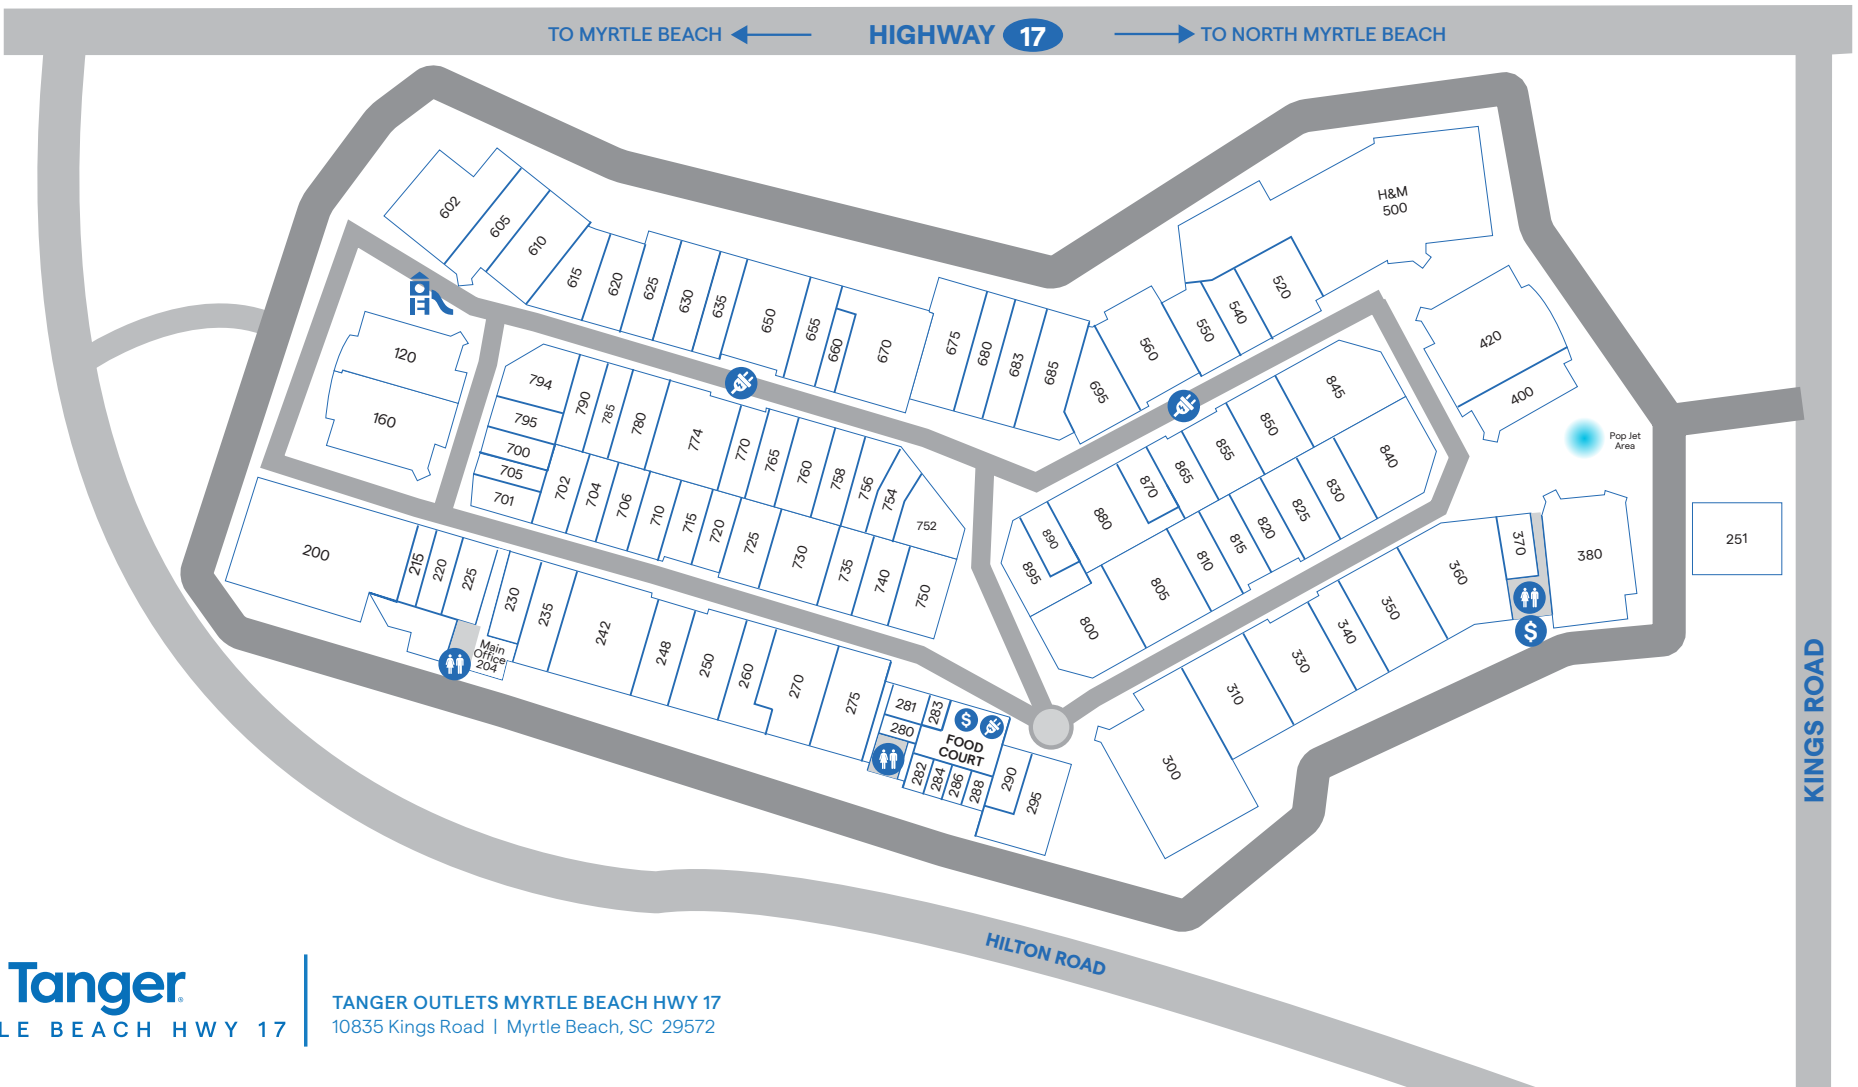

CENTER MAP

Restrooms

ATM

Charging Station

TO MYRTLE BEACH ←

HIGHWAY 17

→ TO NORTH MYRTLE BEACH

ACCESSORIES & JEWELRY

CHILDREN'S APPAREL

845	Adidas	(843) 913-4145
730	Carter's Oshkosh	(843) 358-9922
	New	
350	Columbia Factory Store	(843) 213-3084
520	Disney Outlet	(843) 449-0129
160	Gap Factory	(843) 497-0273
500	H&M	(855) 466-7467
805	Hanes	(843) 449-6638
675	J.Crew Crewcuts Factory	(843) 213-0240
840	Nautica Factory Store	(843) 449-6655
300	Old Navy Outlet	(843) 449-1432
420	Polo Ralph Lauren	(843) 449-7074
774	Quiet Storm Surf Shop	(843) 449-4577
830	Vineyard Vines	(843) 213-0624