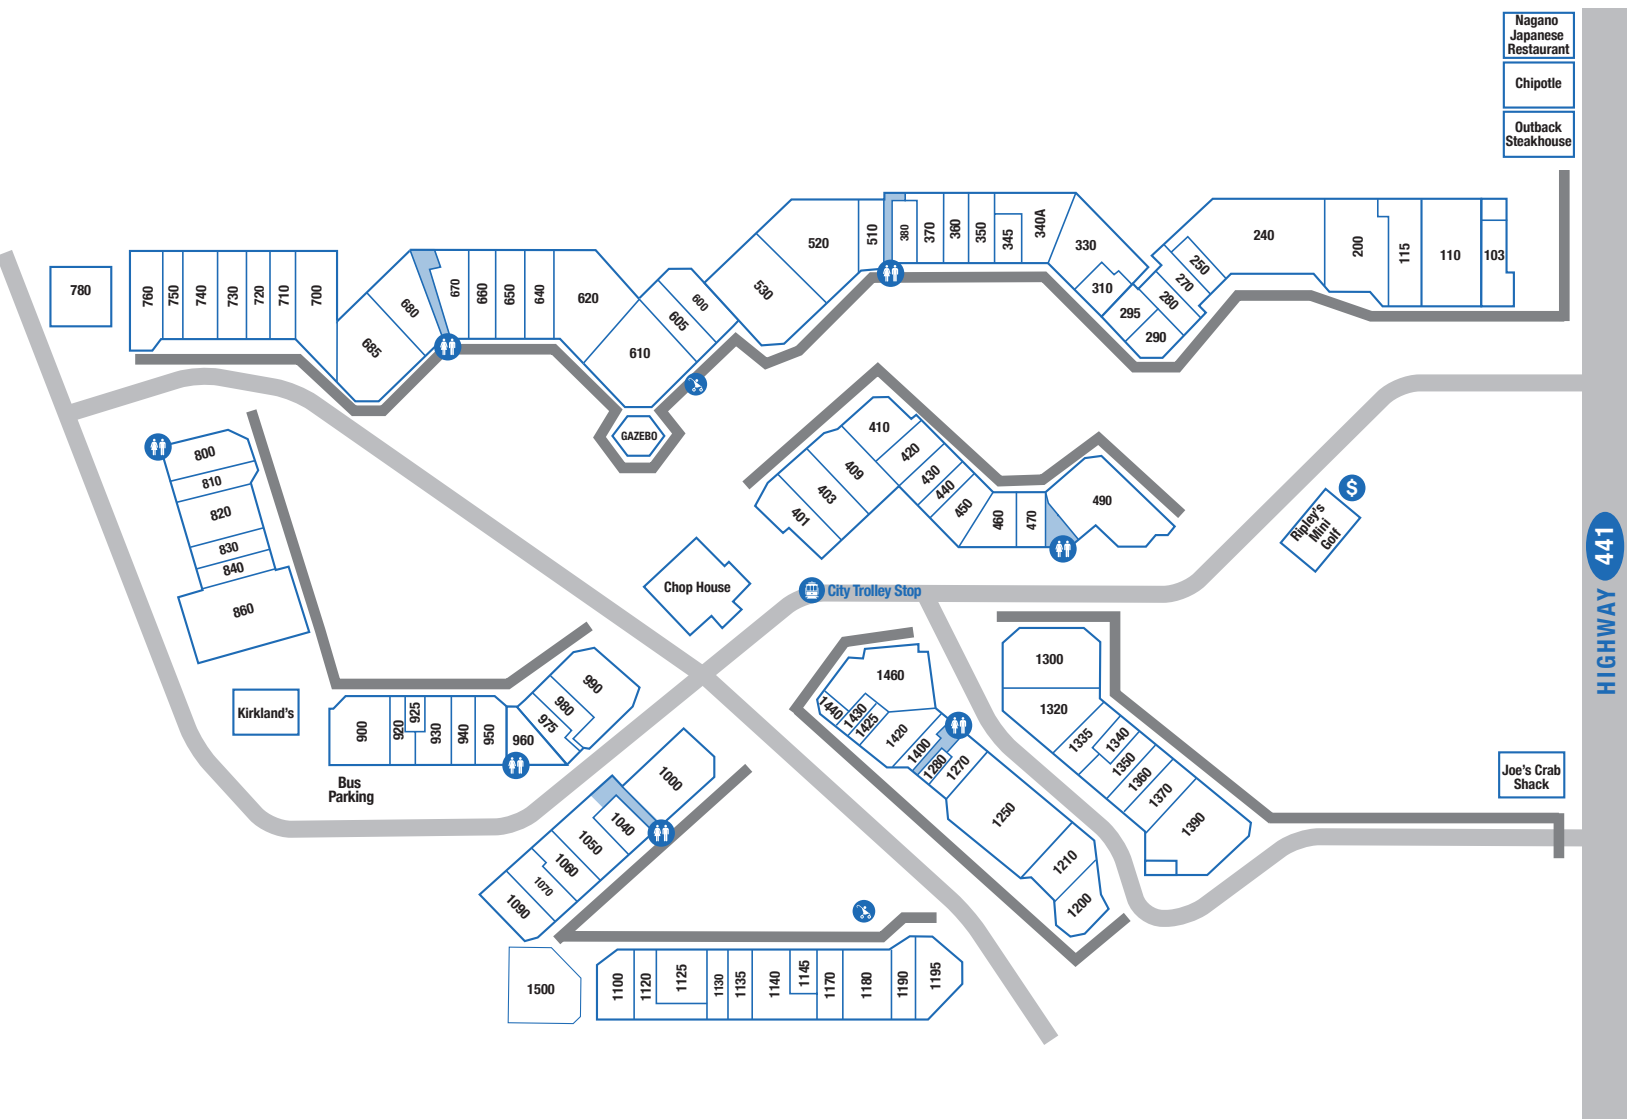

# CENTER MAP

- Nagano Japanese Restaurant
- Chipotle
- Outback Steakhouse

HIGHWAY 441